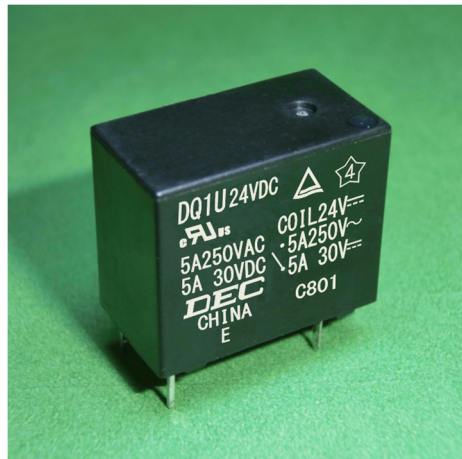

**DQ**  
series

Power relay series pursuing reliability and safety

DQ1U/DQ1U-SL (sealed type)

■ Currently it is used for such purposes

- Power supply for small sized TV, Power supply for small sized audio
- Washing machines, Washers dryers
- Control panel, Power supply equipment, Telecommunications equipment, Copiers, Measuring instruments, Medical devices
- Machine tools, Welding machines, Disaster prevention equipment, Machinery for agriculture
- Various household appliances