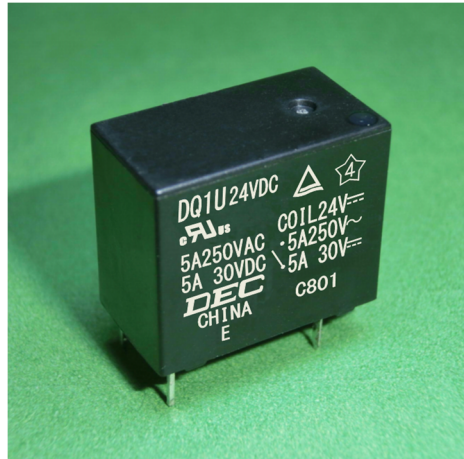

DQ
series

Power relay series pursuing reliability and safety

DQ1U/DQ1U-SL (sealed type)

■ Currently it is used for such purposes

- Power supply for small sized TV, Power supply for small sized audio
- Washing machines, Washers dryers
- Control panel, Power supply equipment, Telecommunications equipment, Copiers, Measuring instruments, Medical devices
- Machine tools, Welding machines, Disaster prevention equipment, Machinery for agriculture
- Various household appliances