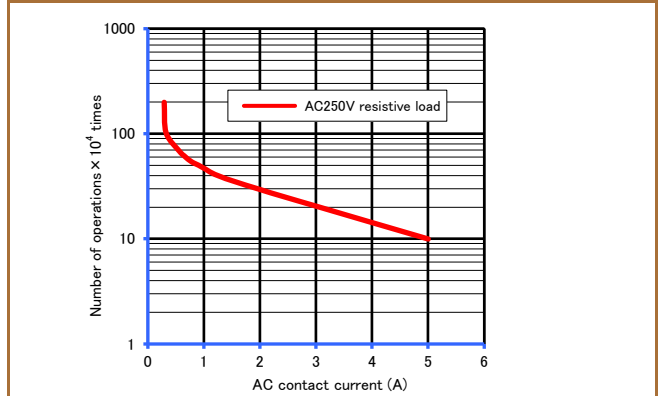

### ■ Maximum switching capacity

DLS1U (0.15W)

DLS1U (0.53W)

DLS1U (0.25W)

### ■ Durability curve

DLS1U (0.15W)

DLS1U (0.53W)

DLS1U (0.25W)

● Please understand that specifications may be changed without notice due to product improvement etc. ● Dimensions and specifications indicate only major points. Please contact our sales representatives for details.