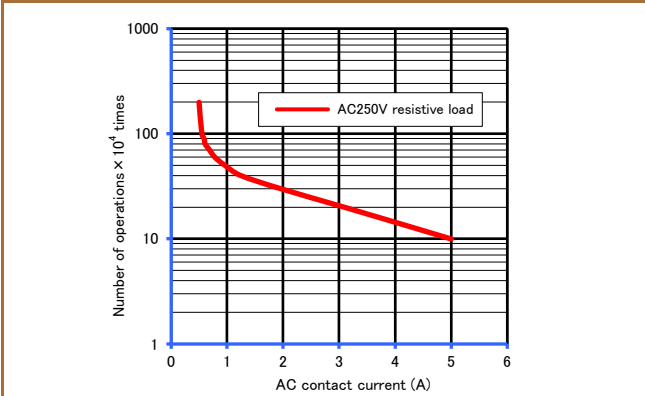

### ■ Maximum switching capacity

DLS1U (0.15W)

DLS1U (0.53W)

DLS1U (0.25W)

### ■ Durability curve

DLS1U (0.15W)

DLS1U (0.53W)

DLS1U (0.25W)

● Please understand that specifications may be changed without notice due to product improvement etc. ● Dimensions and specifications indicate only major points. Please contact our sales representatives for details.