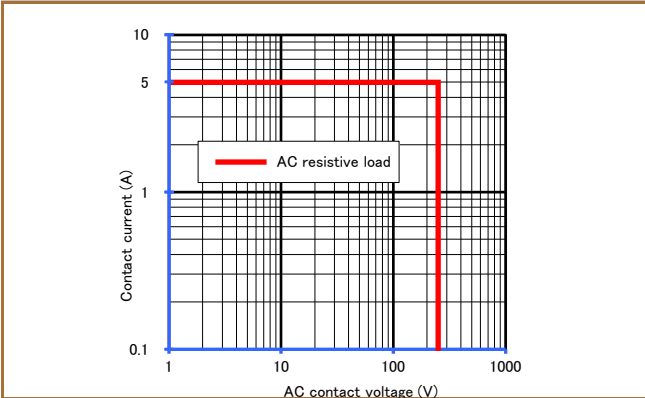

### ■ Maximum switching capacity

DLS1U (0.15W)

DLS1U (0.53W)

DLS1U (0.25W)

### ■ Durability curve

DLS1U (0.15W)

DLS1U (0.53W)

DLS1U (0.25W)

● Please understand that specifications may be changed without notice due to product improvement etc. ● Dimensions and specifications indicate only major points. Please contact our sales representatives for details.