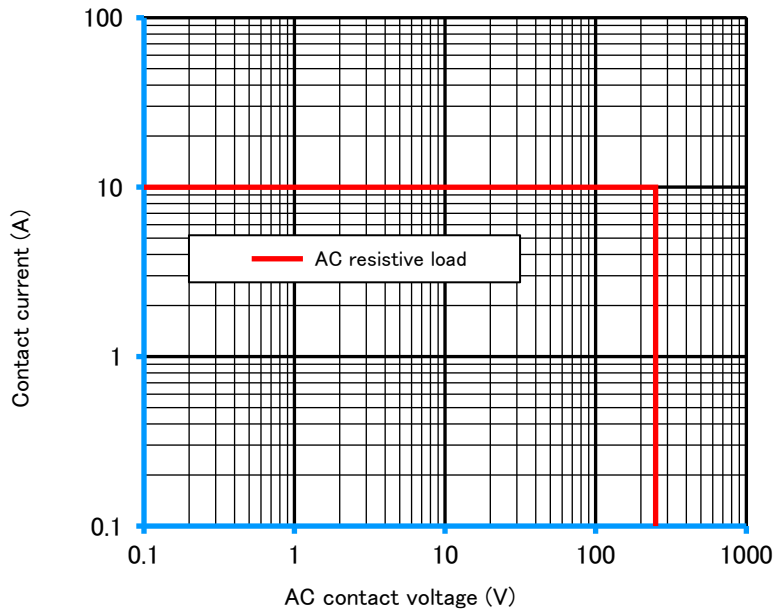

### ■ Maximum switching capacity

CV1U