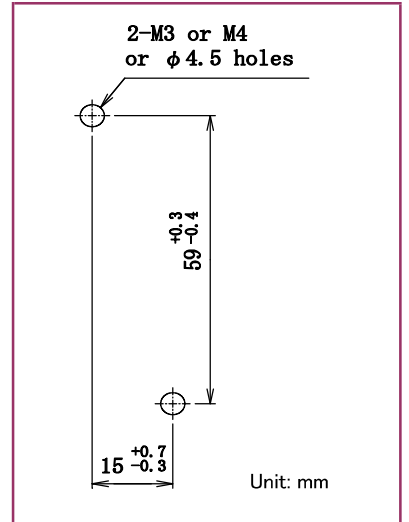

MS-HMS series Relay sockets

Model number

SMS-08A

Dimensions

Schematics

Mounting holes

Model number

SMS-14A

Dimensions

Schematics

Mounting holes

● Please understand that specifications may be changed without notice due to product improvement etc. ● Dimensions and specifications indicate only major points. Please contact our sales representatives for details.