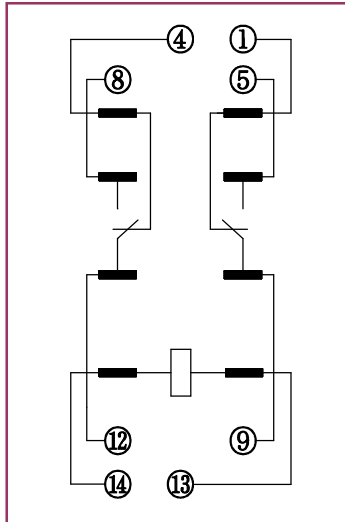

MS-HMS series Relay sockets

Model number

SMS-08A

Dimensions

Schematics

Mounting holes

Model number

SMS-14A

Dimensions

Schematics

Mounting holes

● Please understand that specifications may be changed without notice due to product improvement etc. ● Dimensions and specifications indicate only major points. Please contact our sales representatives for details.