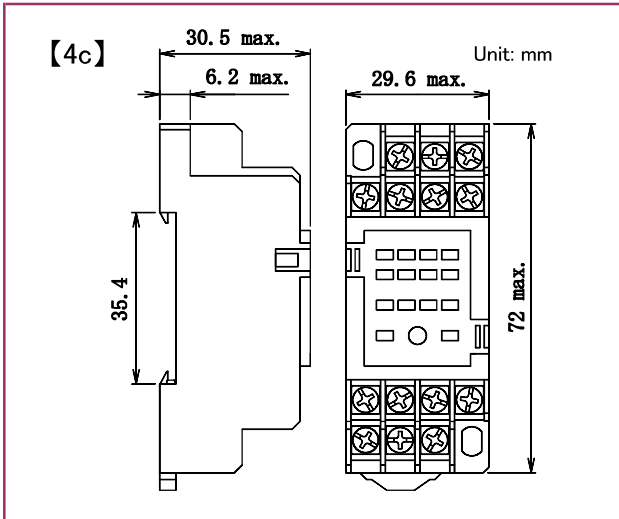

MS-HMS series Relay sockets

Model number

SMS-08A

Dimensions

Schematics

Mounting holes

Model number

SMS-14A

Dimensions

Schematics

Mounting holes

● Please understand that specifications may be changed without notice due to product improvement etc. ● Dimensions and specifications indicate only major points. Please contact our sales representatives for details.