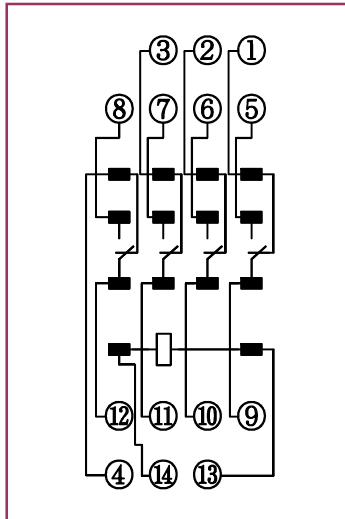

MS-HMS series Relay sockets

Model number

SMS-08A

Dimensions

Schematics

Mounting holes

Model number

SMS-14A

Dimensions

Schematics

Mounting holes

● Please understand that specifications may be changed without notice due to product improvement etc. ● Dimensions and specifications indicate only major points. Please contact our sales representatives for details.