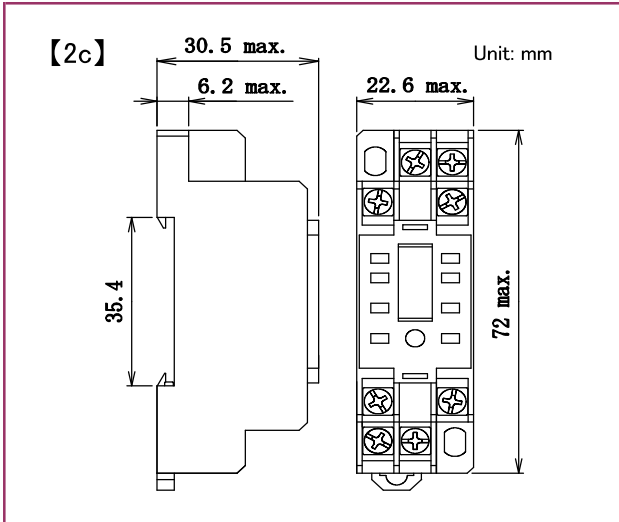

MS-HMS series Relay sockets

Model number

SMS-08A

Dimensions

Schematics

Mounting holes

Model number

SMS-14A

Dimensions

Schematics

Mounting holes

● Please understand that specifications may be changed without notice due to product improvement etc. ● Dimensions and specifications indicate only major points. Please contact our sales representatives for details.