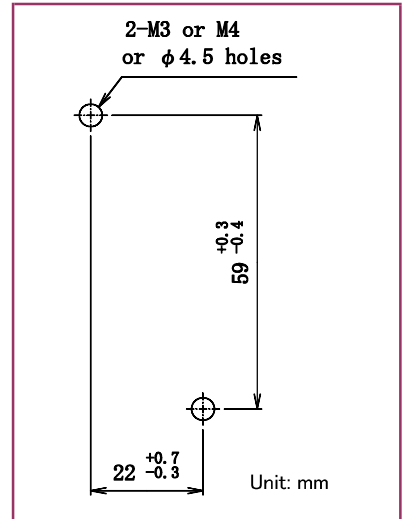

MS-HMS series Relay sockets

Model number

SMS-08A

Dimensions

Schematics

Mounting holes

Model number

SMS-14A

Dimensions

Schematics

Mounting holes

● Please understand that specifications may be changed without notice due to product improvement etc. ● Dimensions and specifications indicate only major points. Please contact our sales representatives for details.