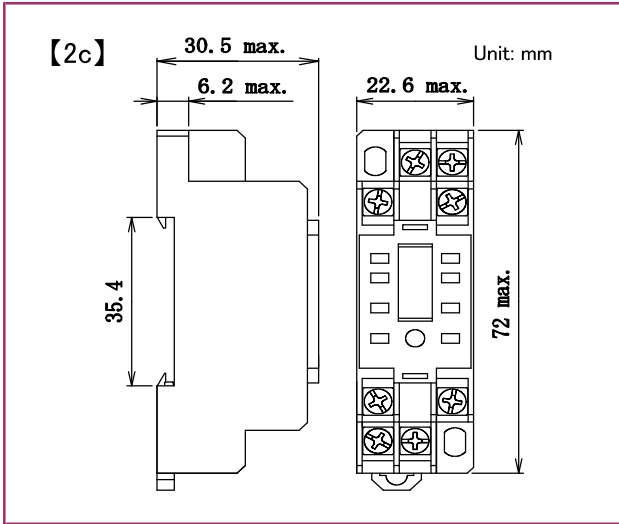

MS-HMS series Relay sockets

■ Model number

SMS-08A

■ Dimensions

■ Schematics

■ Mounting holes

■ Model number

SMS-14A

■ Dimensions

■ Schematics

■ Mounting holes

● Please understand that specifications may be changed without notice due to product improvement etc. ● Dimensions and specifications indicate only major points. Please contact our sales representatives for details.