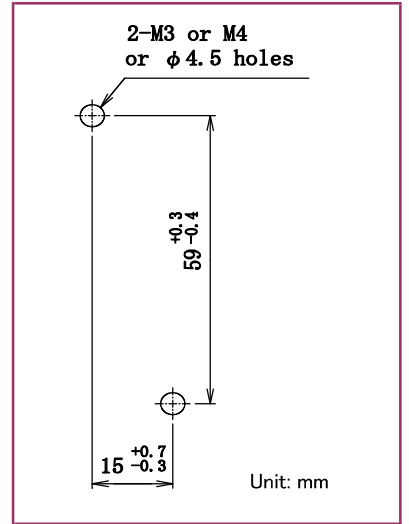

MS-HMS series Relay sockets

■ Model number

SMS-08A

■ Dimensions

■ Schematics

■ Mounting holes

■ Model number

SMS-14A

■ Dimensions

■ Schematics

■ Mounting holes

● Please understand that specifications may be changed without notice due to product improvement etc. ● Dimensions and specifications indicate only major points. Please contact our sales representatives for details.