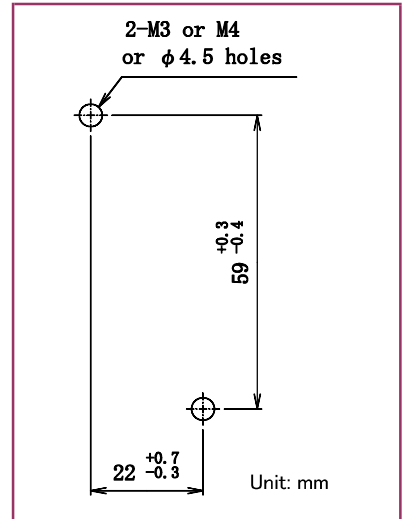

MS-HMS series Relay sockets

■ Model number

SMS-08A

■ Dimensions

■ Schematics

■ Mounting holes

■ Model number

SMS-14A

■ Dimensions

■ Schematics

■ Mounting holes

● Please understand that specifications may be changed without notice due to product improvement etc. ● Dimensions and specifications indicate only major points. Please contact our sales representatives for details.