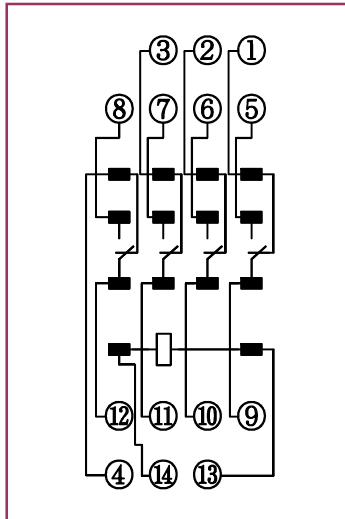

MS-HMS series Relay sockets

■ Model number

SMS-08A

■ Dimensions

■ Schematics

■ Mounting holes

■ Model number

SMS-14A

■ Dimensions

■ Schematics

■ Mounting holes

● Please understand that specifications may be changed without notice due to product improvement etc. ● Dimensions and specifications indicate only major points. Please contact our sales representatives for details.