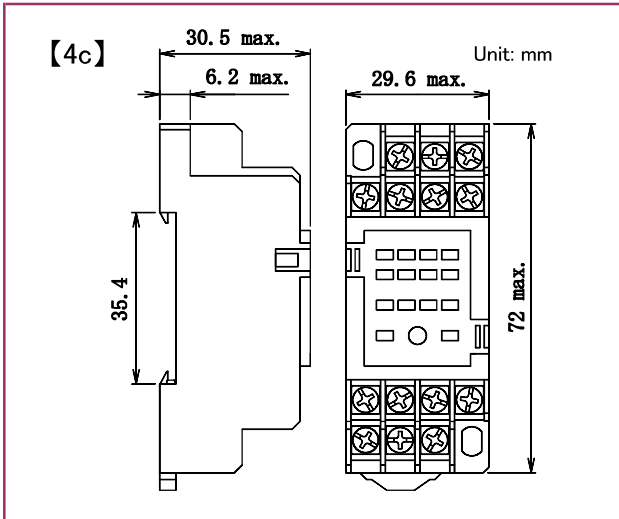

MS-HMS series Relay sockets

■ Model number

SMS-08A

■ Dimensions

■ Schematics

■ Mounting holes

■ Model number

SMS-14A

■ Dimensions

■ Schematics

■ Mounting holes

● Please understand that specifications may be changed without notice due to product improvement etc. ● Dimensions and specifications indicate only major points. Please contact our sales representatives for details.