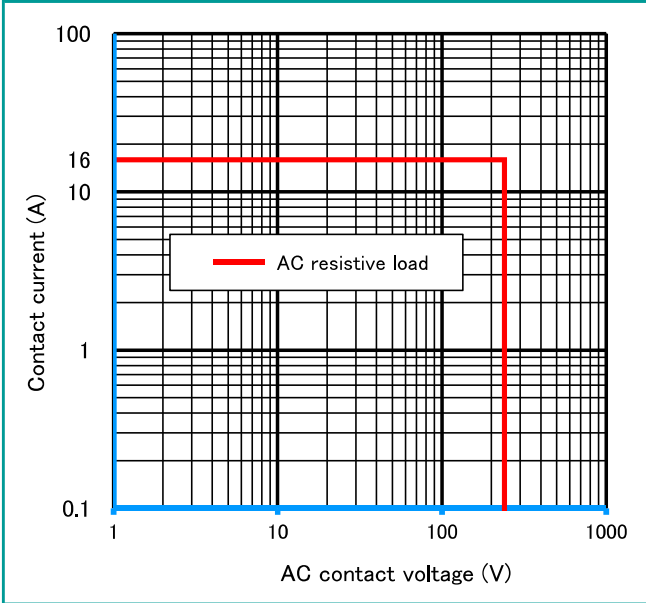

### ■ Maximum switching capacity

CH1U 16A

CH2U