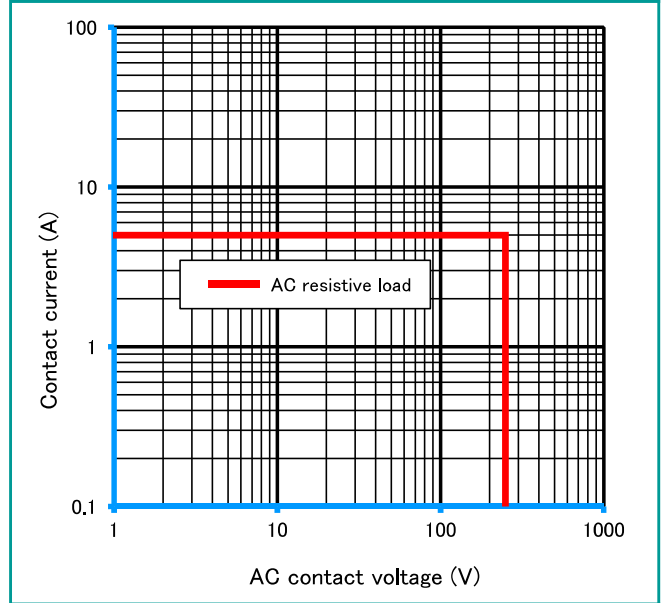

### ■ Maximum switching capacity

CH1U 16A

CH2U