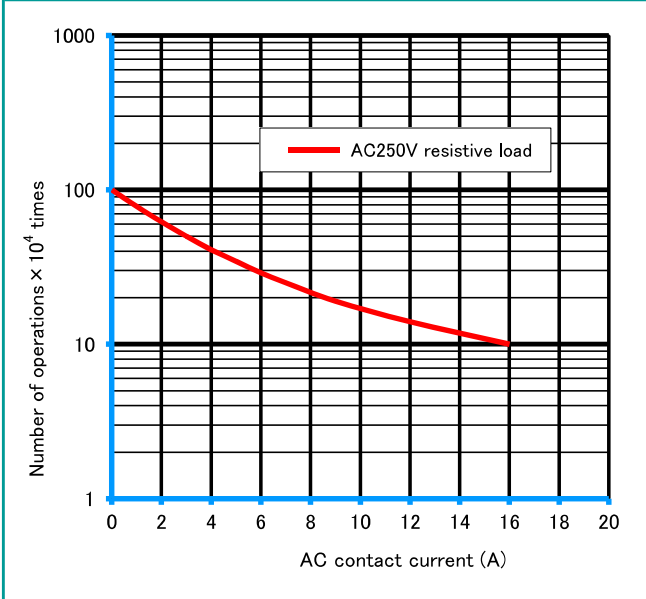

### ■ Maximum switching capacity

CH1U 16A

CH2U

### ■ Durability curve

CH1U 16A

CH2U

● Please understand that specifications may be changed without notice due to product improvement etc. ● Dimensions and specifications indicate only major points. Please contact our sales representatives for details.