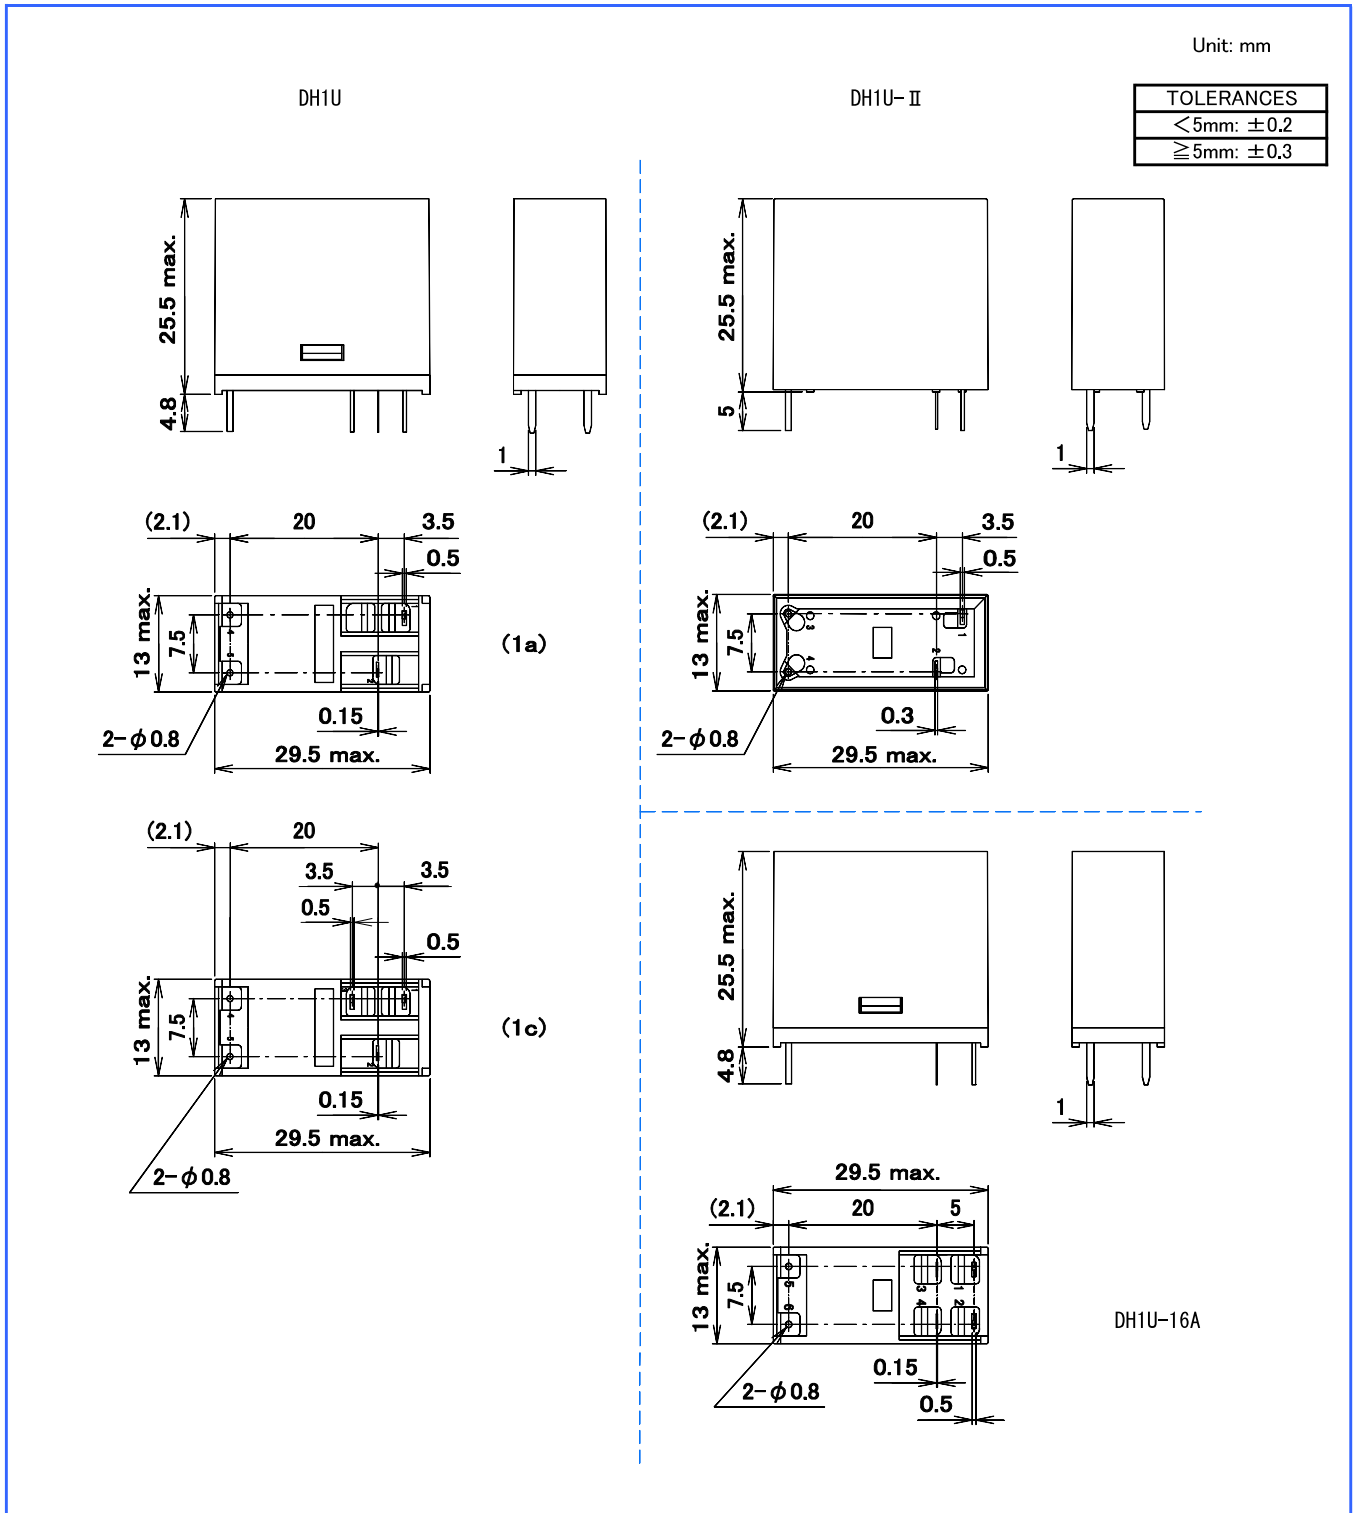

DH series

■ Dimensions

DEC is a professional manufacturer of relays

DEC Daiichi Electric Co., Ltd.
<https://www.j-dec.co.jp>