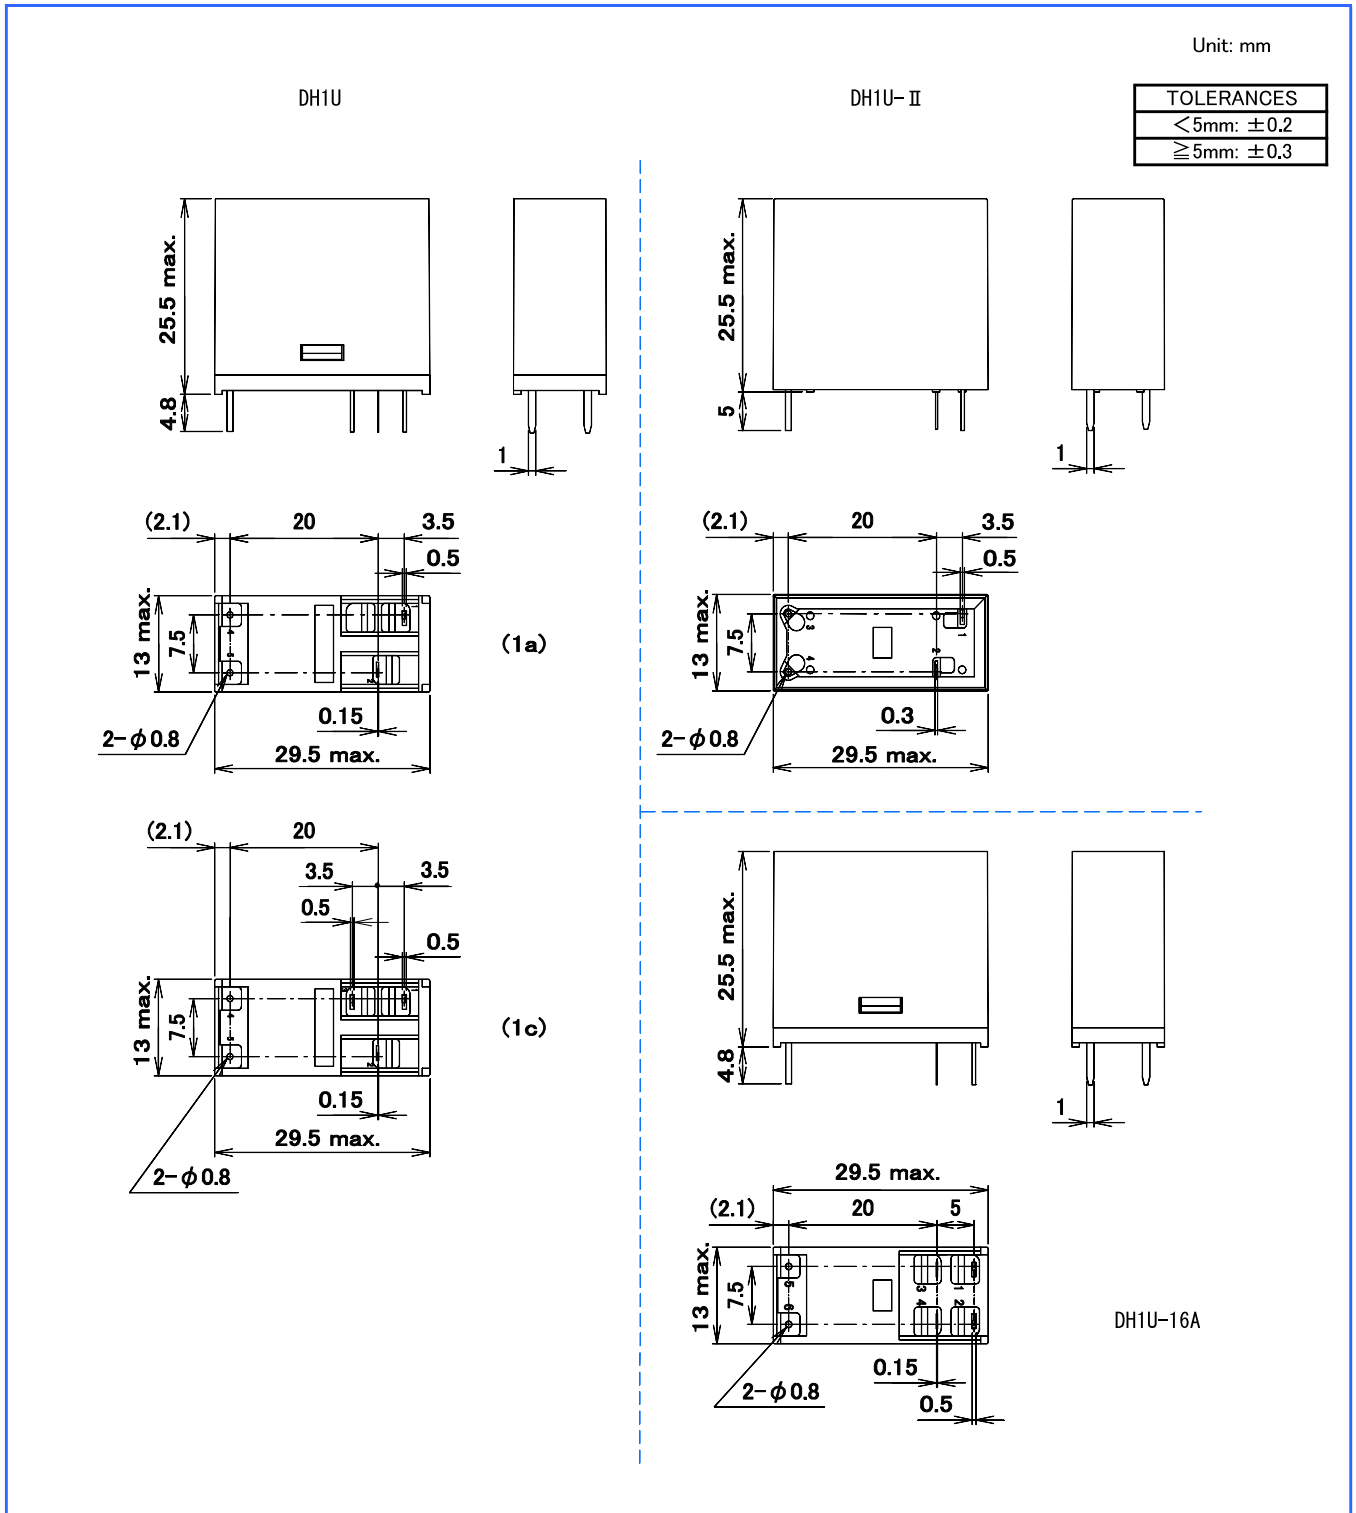

DH series

■ Dimensions

DEC is a professional manufacturer of relays

DEC Daiichi Electric Co., Ltd.
<https://www.j-dec.co.jp>