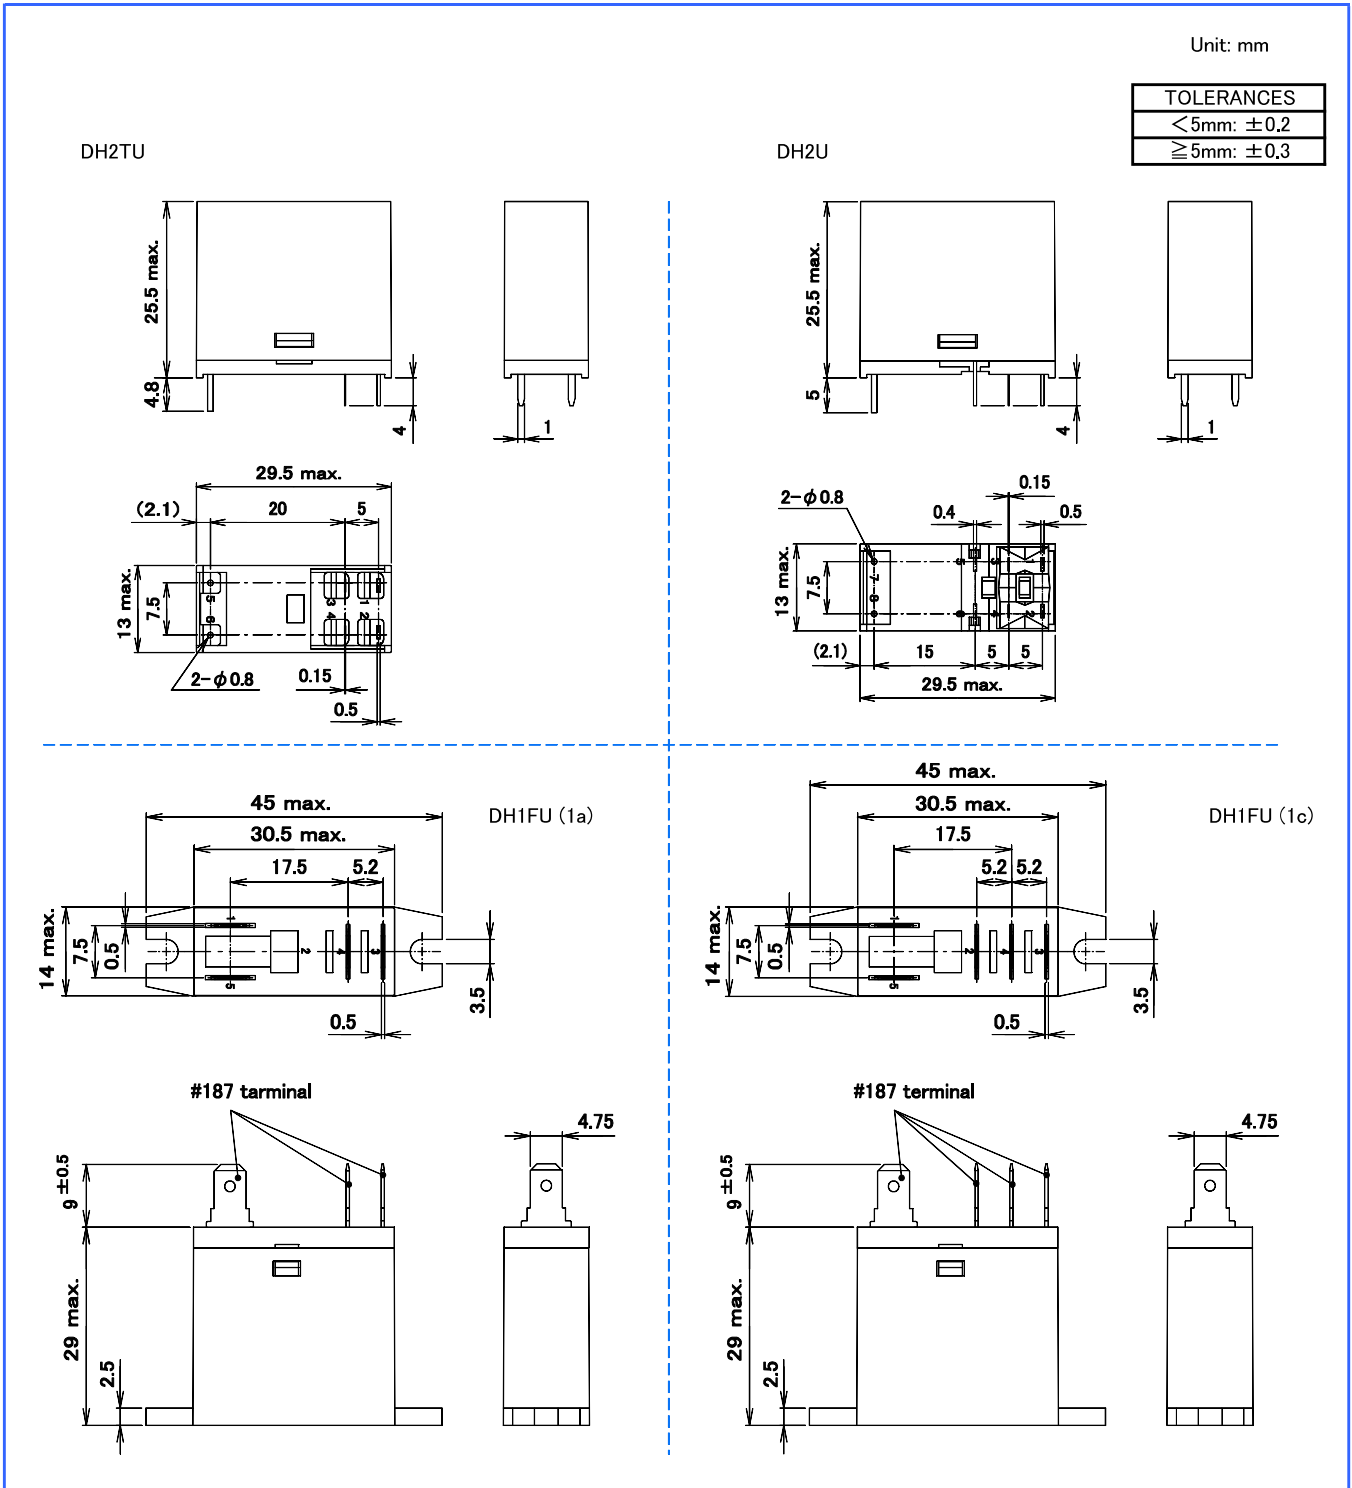

DH series

■ Dimensions

DEC is a professional manufacturer of relays