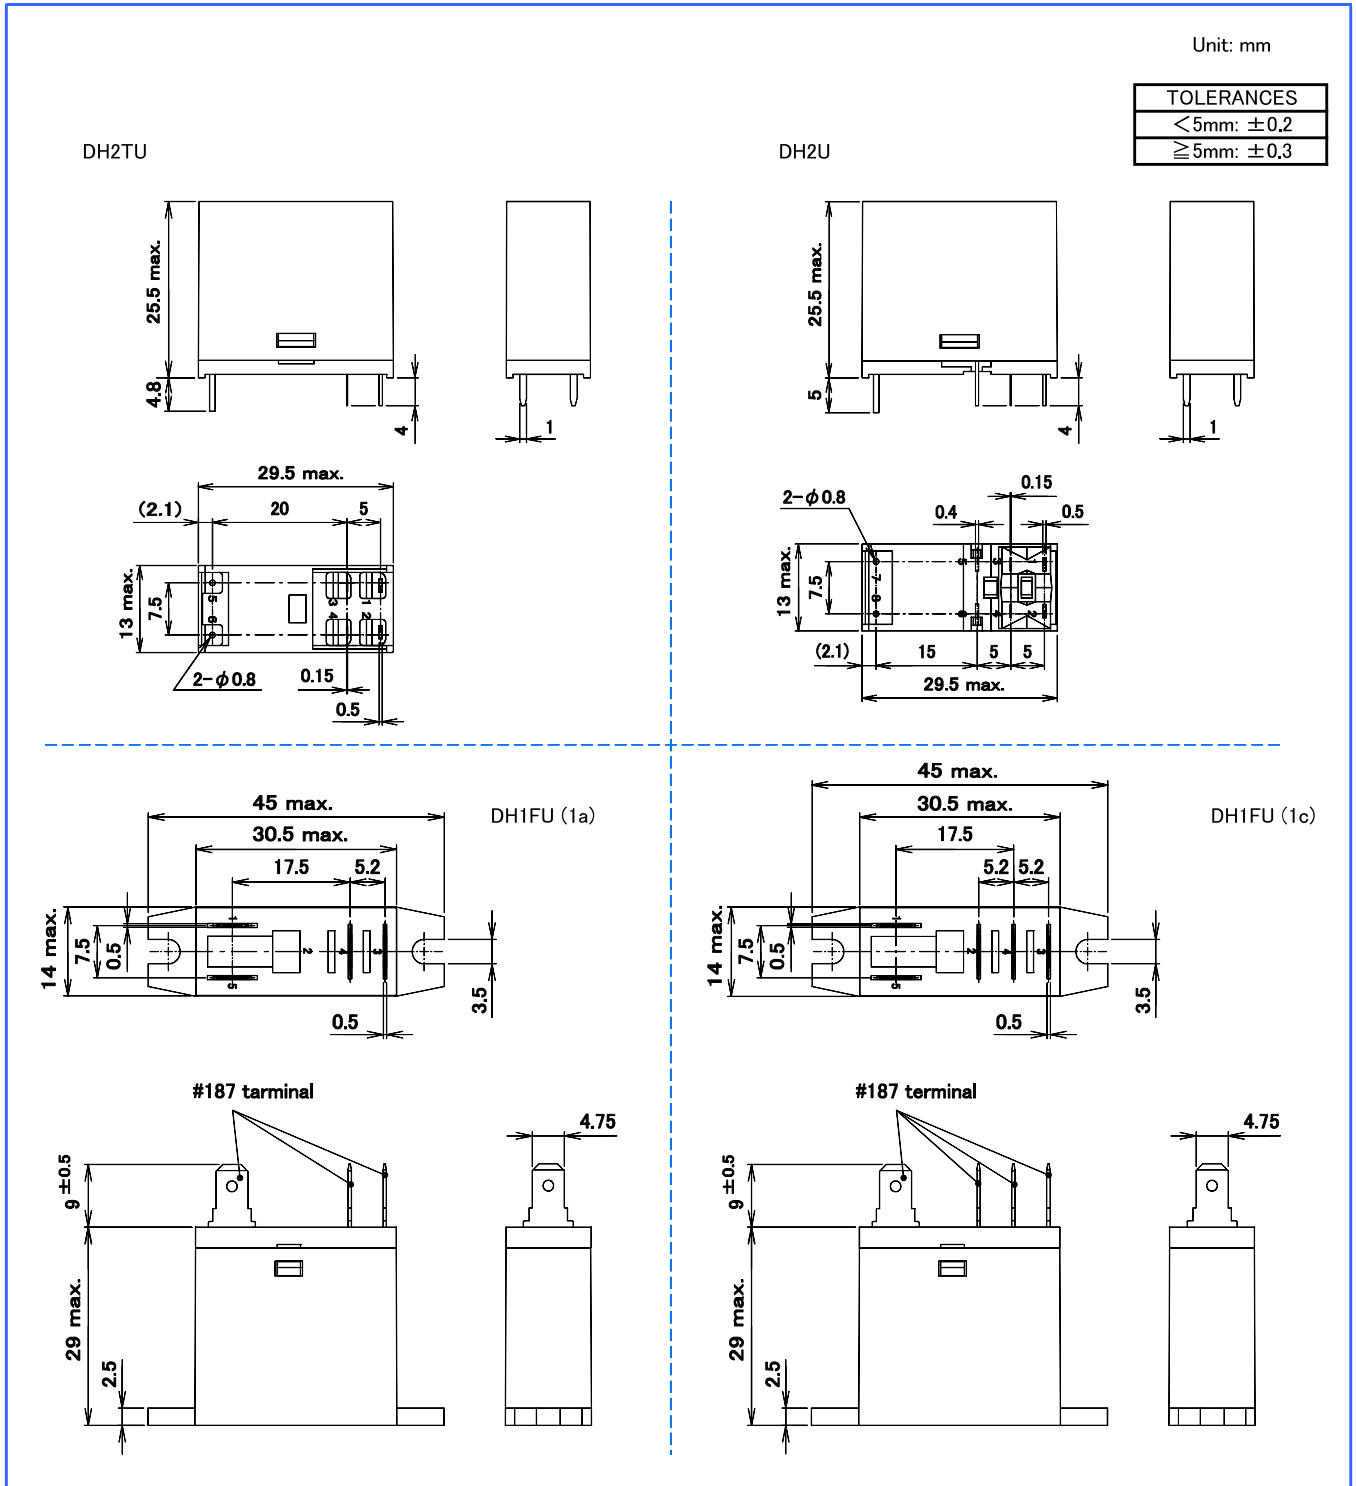

DH series

■ Dimensions

DEC is a professional manufacturer of relays