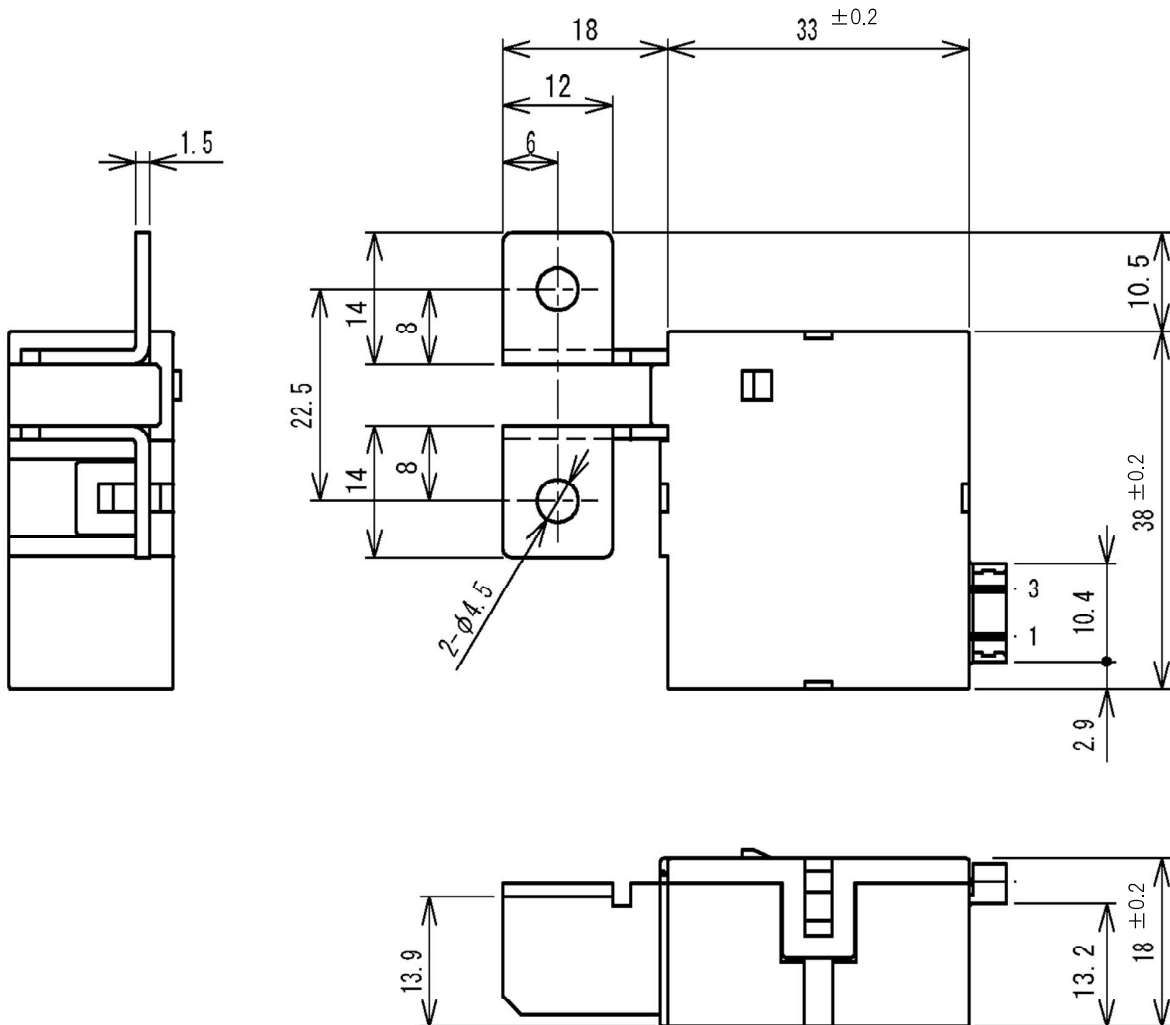

DLR10

■ Dimensions

Set : coil 1(+), coil 3(-)
Reset : coil 1(-), coil 3(+)

● Please understand that specifications may be changed without notice due to product improvement etc. ● Dimensions and specifications indicate only major points. Please contact our sales representatives for details.