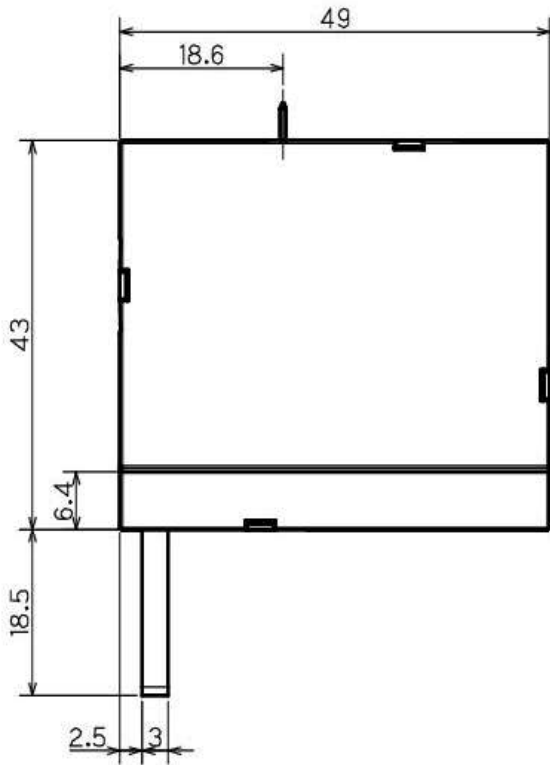

DLR40

Under development

■ Dimensions (standard terminals)

Set : 1 (+), 3 (-)
Reset : 1 (-), 3 (+)

● Please understand that specifications may be changed without notice due to product improvement etc. ● Dimensions and specifications indicate only major points. Please contact our sales representatives for details.