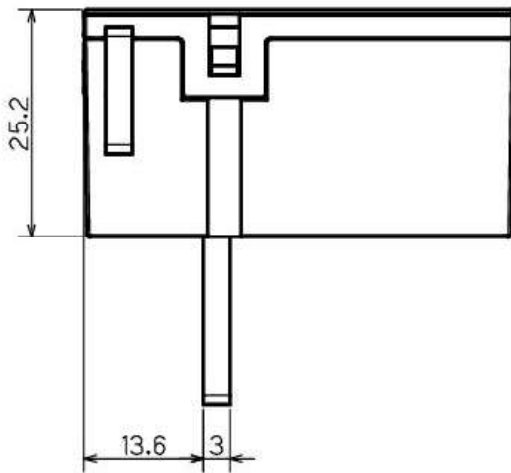

DLR40

Under development

■ Dimensions (standard terminals)

Set : 1 (+), 3 (-)
Reset : 1 (-), 3 (+)

● Please understand that specifications may be changed without notice due to product improvement etc. ● Dimensions and specifications indicate only major points. Please contact our sales representatives for details.