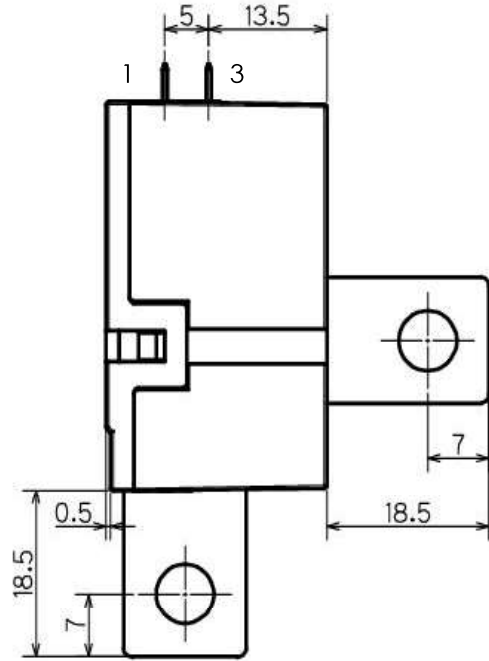

DLR40

Under development

■ Dimensions (standard terminals)

Set : 1 (+), 3 (-)
Reset : 1 (-), 3 (+)

● Please understand that specifications may be changed without notice due to product improvement etc. ● Dimensions and specifications indicate only major points. Please contact our sales representatives for details.