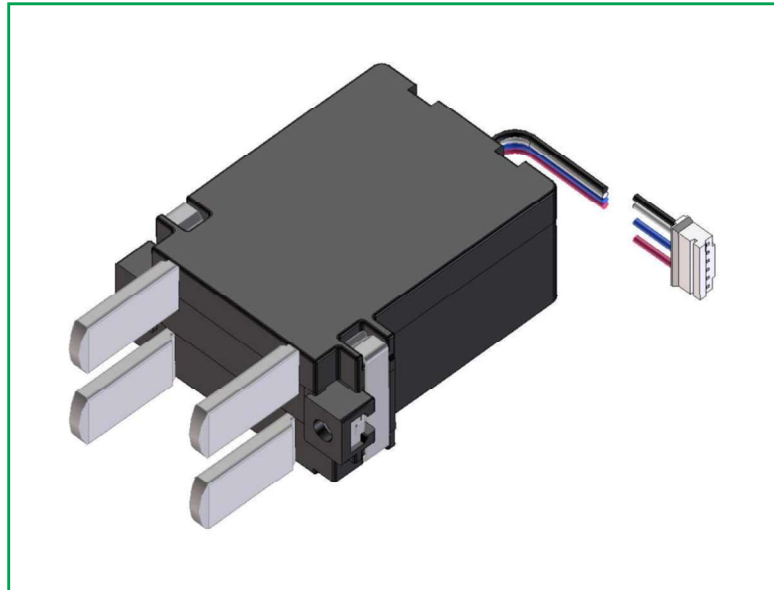

Power latching relay

DUR10

■ It is currently suitable for use in such applications.

- Electricity meters
- Time switch
- Other industrial equipment

DEC is a professional manufacturer of relays

DEC Daiichi Electric Co., Ltd.
<https://www.j-dec.co.jp>