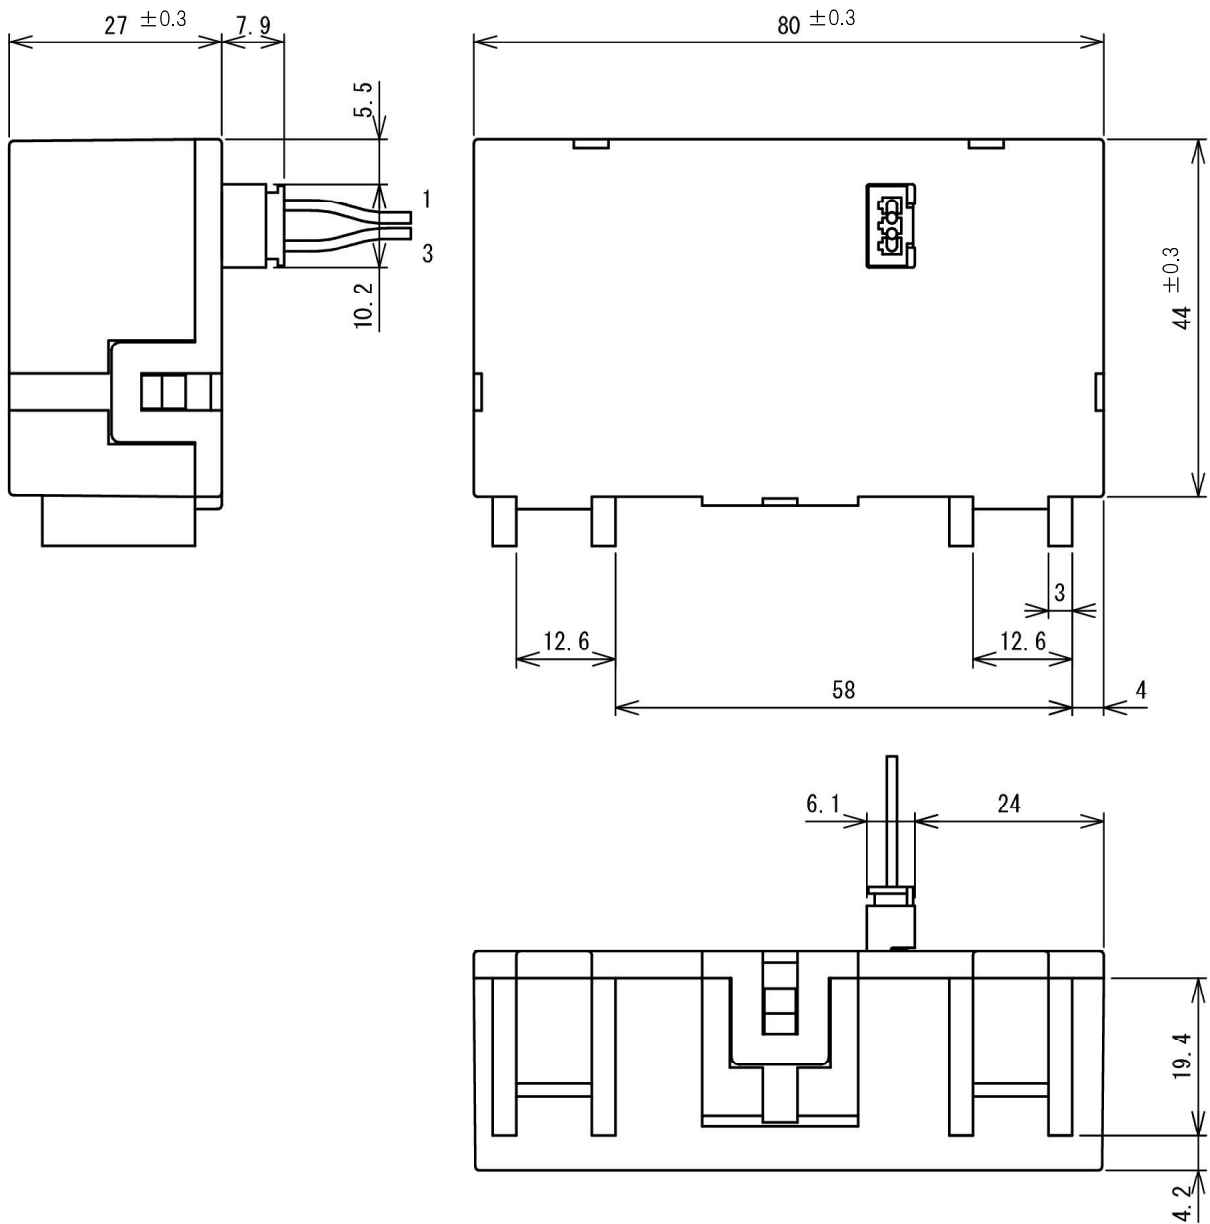

DWR10

Under development

■ Dimensions

Relay closed: connectors 1 (+), 3 (-)
Relay open: connector 1 (-), 3 (+)

● Please understand that specifications may be changed without notice due to product improvement etc. ● Dimensions and specifications indicate only major points. Please contact our sales representatives for details.