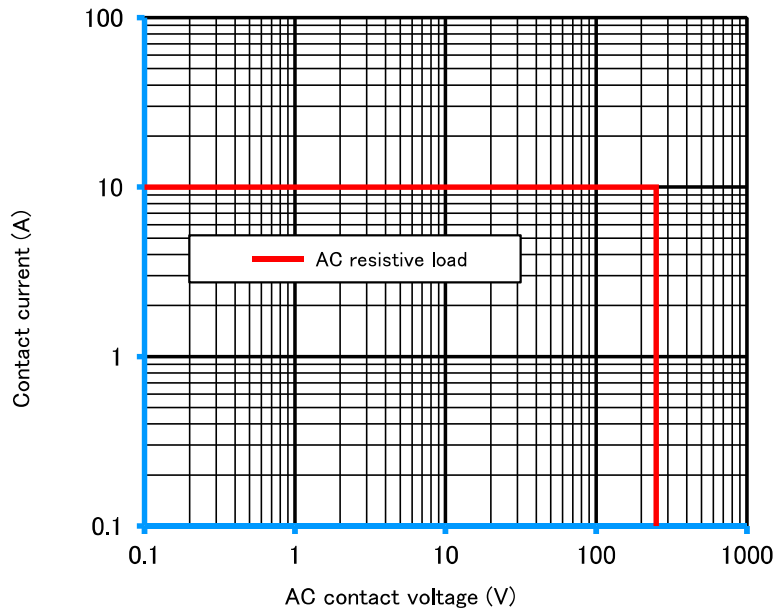

### ■ Maximum switching capacity

CV1U