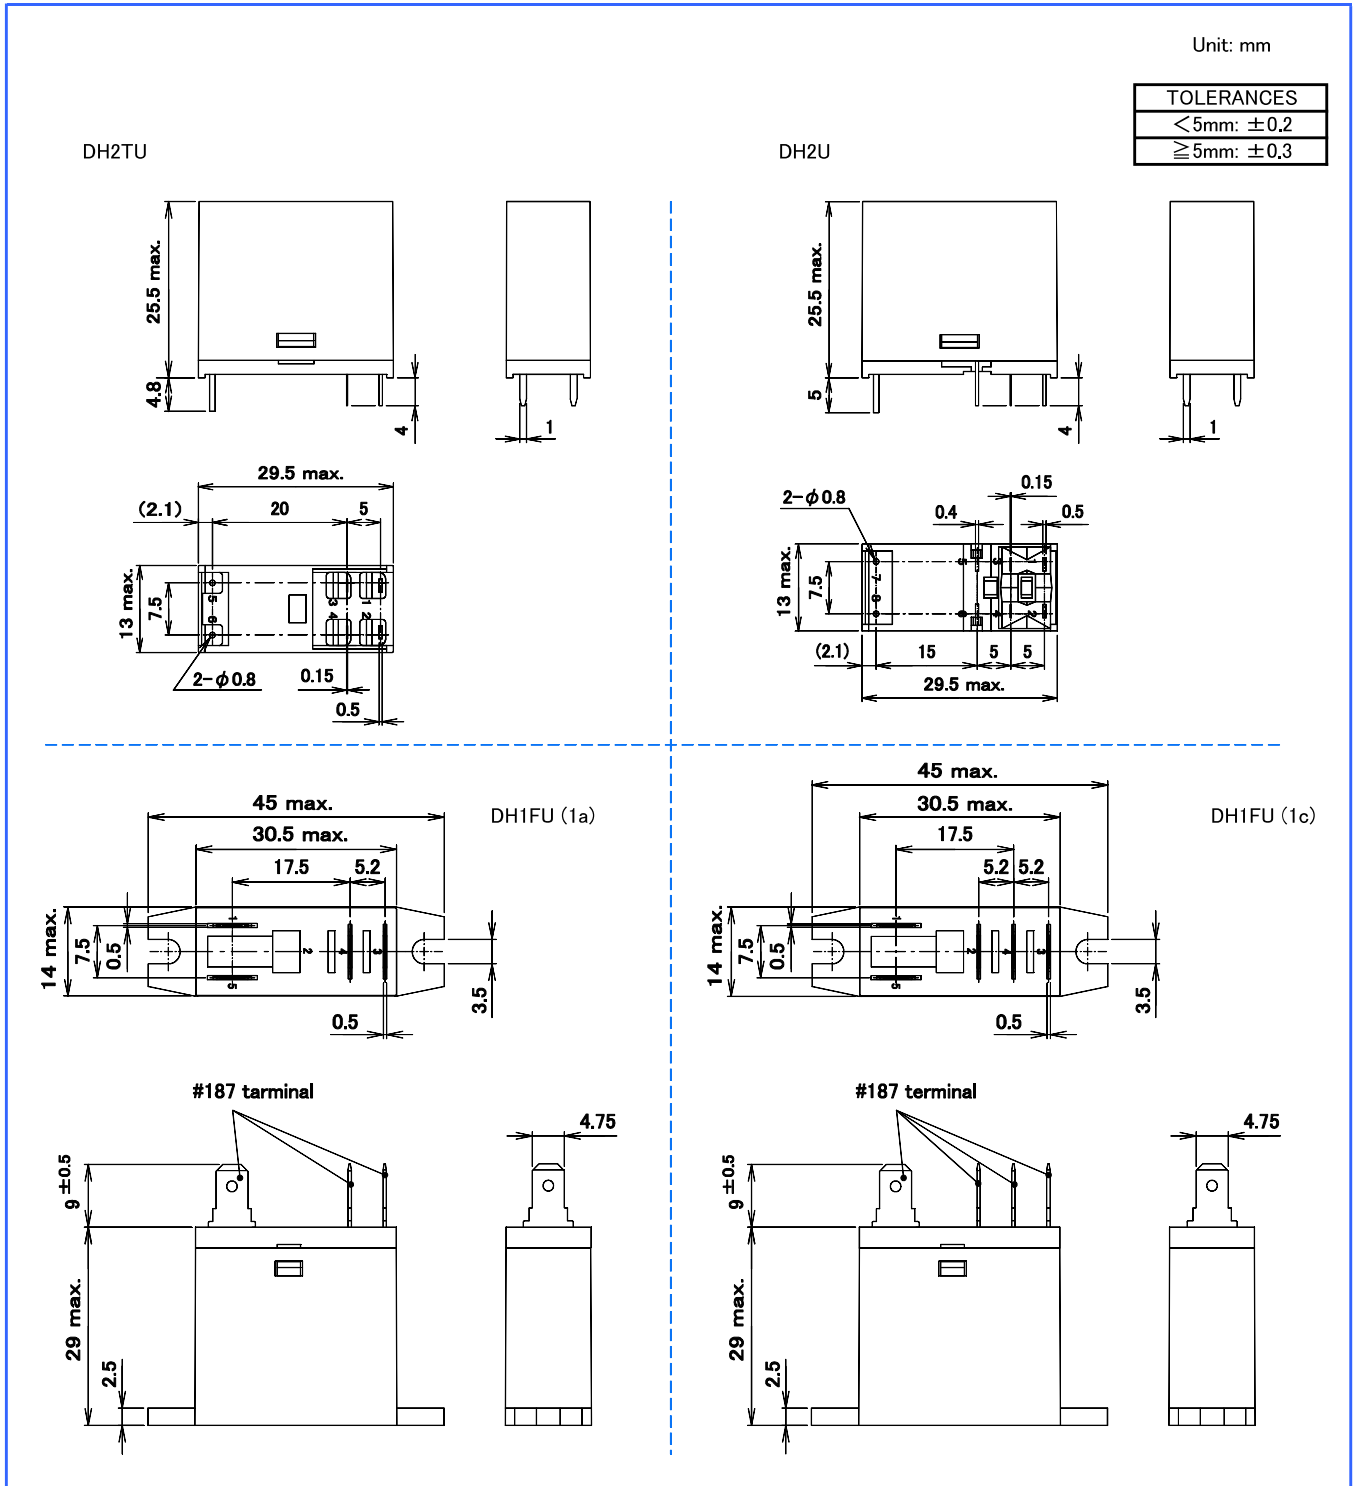

DH series

■ Dimensions

DEC is a professional manufacturer of relays