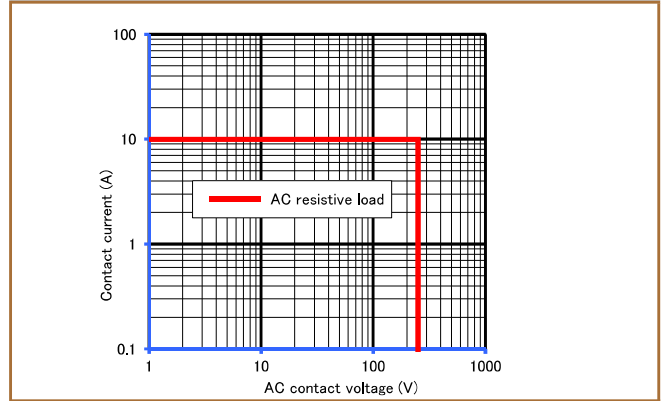

DLS series

Reference data

■ Maximum switching capacity

DLS1U (0.15W)

DLS1U (0.53W)

DLS1U (0.25W)

■ Durability curve

DLS1U (0.15W)