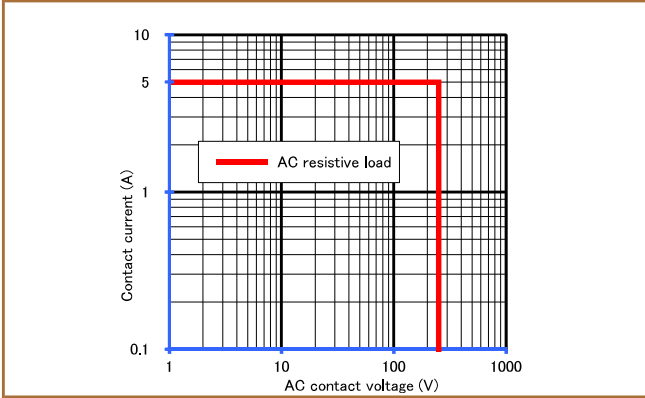

DLS series

Reference data

■ Maximum switching capacity

DLS1U (0.15W)

DLS1U (0.53W)

DLS1U (0.25W)

■ Durability curve

DLS1U (0.15W)