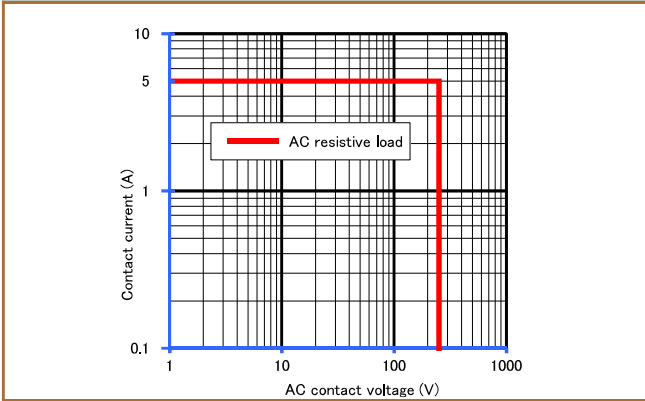

DLS series

Reference data

■ Maximum switching capacity

DLS1U (0.15W)

DLS1U (0.53W)

DLS1U (0.25W)

■ Durability curve

DLS1U (0.15W)

DLS1U (0.53W)

DLS1U (0.25W)

● Please understand that specifications may be changed without notice due to product improvement etc. ● Dimensions and specifications indicate only major points. Please contact our sales representatives for details.