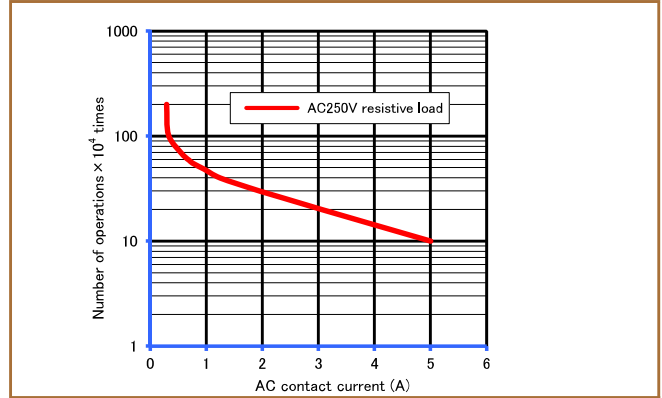

DLS1U (0.53W)