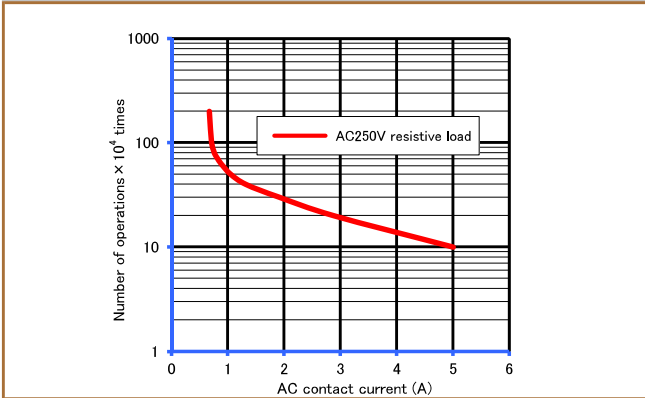

DLS1U (0.25W)

● Please understand that specifications may be changed without notice due to product improvement etc. ● Dimensions and specifications indicate only major points. Please contact our sales representatives for details.

DEC is a professional manufacturer of relays

DEC Daiichi Electric Co., Ltd.

Head office 618-2, Miharada, Akagi-machi, Shibukawa-shi, Gunma, 379-1126, Japan

Phone +81-279-56-3151

Facsimile +81-279-56-3154

U R L <https://www.j-dec.co.jp> E-Mail: sales@j-dec.co.jp

Agency