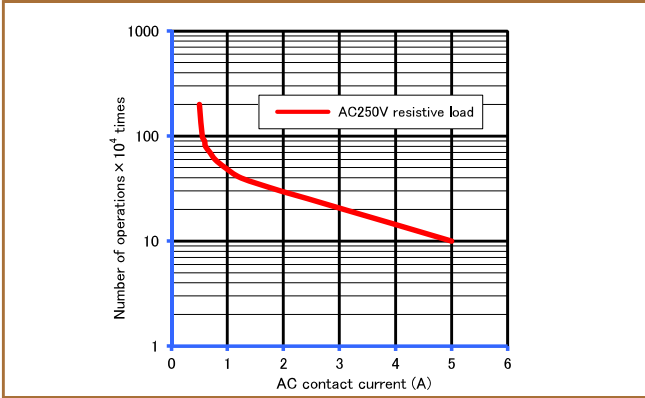

DLS series

Reference data

■ Maximum switching capacity

DLS1U (0.15W)

DLS1U (0.53W)

DLS1U (0.25W)

■ Durability curve

DLS1U (0.15W)