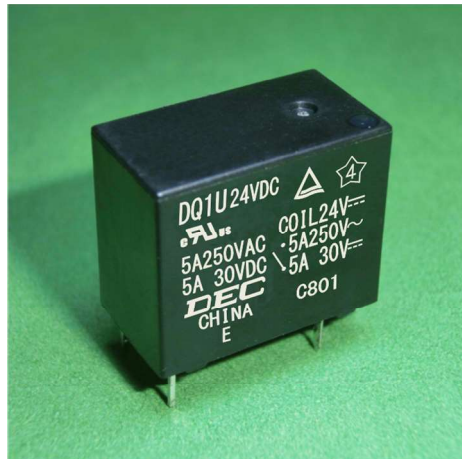

DQ
series

Power relay series pursuing reliability and safety

DQ1U/DQ1U-SL (sealed type)

■ Currently it is used for such purposes

- Power supply for small sized TV, Power supply for small sized audio
- Washing machines, Washers dryers
- Control panel, Power supply equipment, Telecommunications equipment, Copiers, Measuring instruments, Medical devices
- Machine tools, Welding machines, Disaster prevention equipment, Machinery for agriculture
- Various household appliances