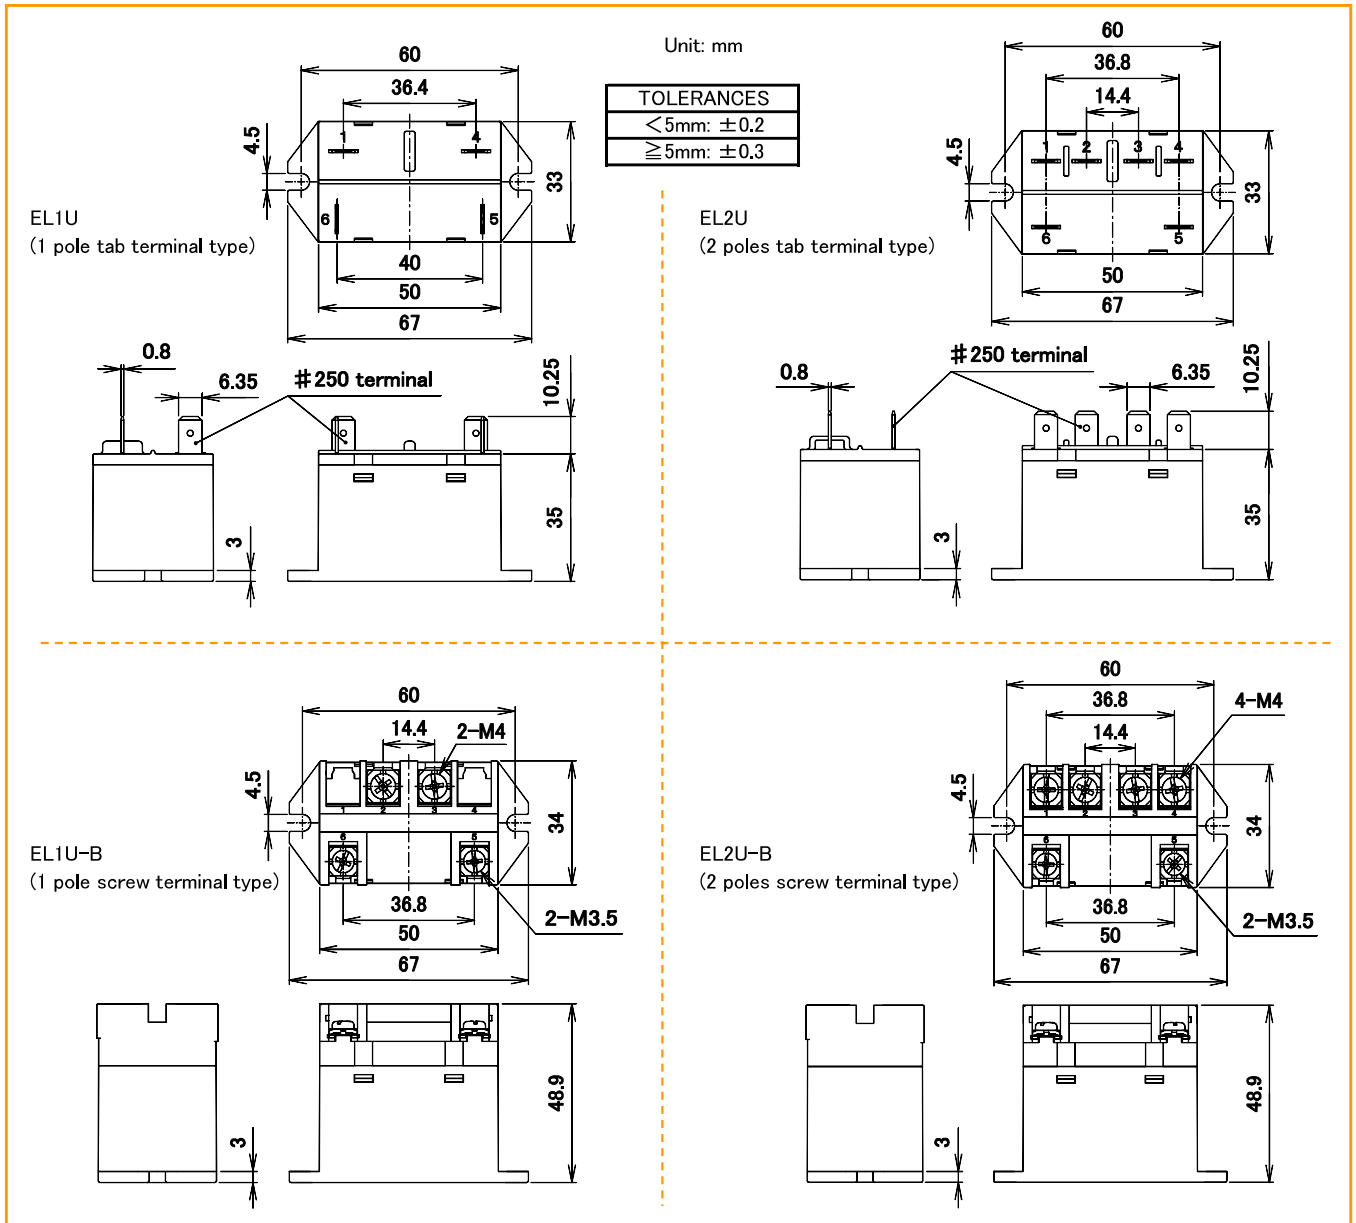

EL series

■ Dimensions

■ Schematics

■ Mounting holes (common for flange type)

DEC is a professional manufacturer of relays

DEC Daiichi Electric Co., Ltd.

<https://www.j-dec.co.jp>