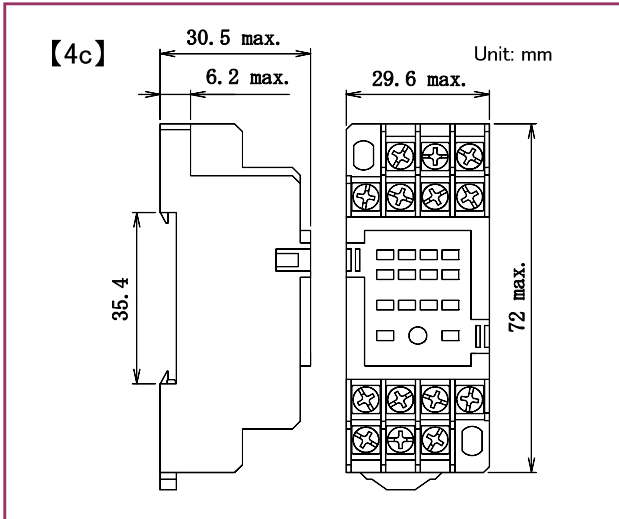

MS·HMS series Relay sockets

■ Model number

SMS-08A

■ Dimensions

■ Schematics

■ Mounting holes

■ Model number

SMS-14A

■ Dimensions

■ Schematics

■ Mounting holes

● Please understand that specifications may be changed without notice due to product improvement etc. ● Dimensions and specifications indicate only major points. Please contact our sales representatives for details.