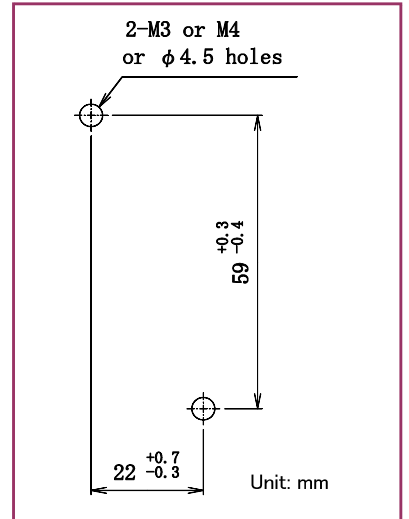

MS·HMS series Relay sockets

■ Model number

SMS-08A

■ Dimensions

■ Schematics

■ Mounting holes

■ Model number

SMS-14A

■ Dimensions

■ Schematics

■ Mounting holes

● Please understand that specifications may be changed without notice due to product improvement etc. ● Dimensions and specifications indicate only major points. Please contact our sales representatives for details.