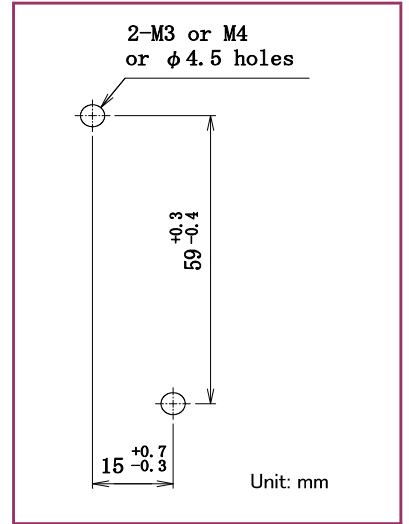

MS·HMS series Relay sockets

■ Model number

SMS-08A

■ Dimensions

■ Schematics

■ Mounting holes

■ Model number

SMS-14A

■ Dimensions

■ Schematics

■ Mounting holes

● Please understand that specifications may be changed without notice due to product improvement etc. ● Dimensions and specifications indicate only major points. Please contact our sales representatives for details.