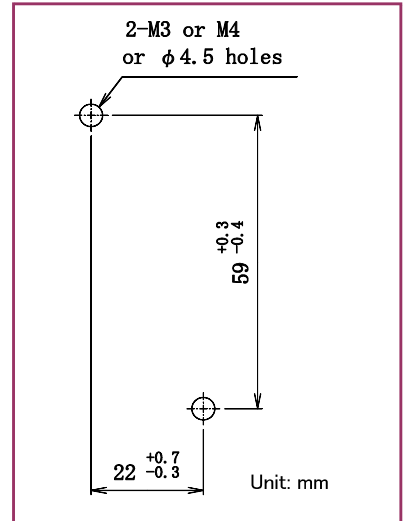

MS·HMS series Relay sockets

■ Model number

SMS-08A

■ Dimensions

■ Schematics

■ Mounting holes

■ Model number

SMS-14A

■ Dimensions

■ Schematics

■ Mounting holes

● Please understand that specifications may be changed without notice due to product improvement etc. ● Dimensions and specifications indicate only major points. Please contact our sales representatives for details.