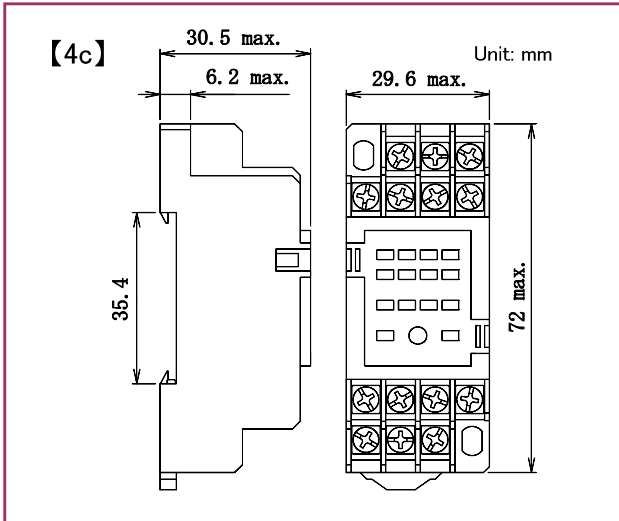

MS·HMS series Relay sockets

■ Model number

SMS-08A

■ Dimensions

■ Schematics

■ Mounting holes

■ Model number

SMS-14A

■ Dimensions

■ Schematics

■ Mounting holes

● Please understand that specifications may be changed without notice due to product improvement etc. ● Dimensions and specifications indicate only major points. Please contact our sales representatives for details.