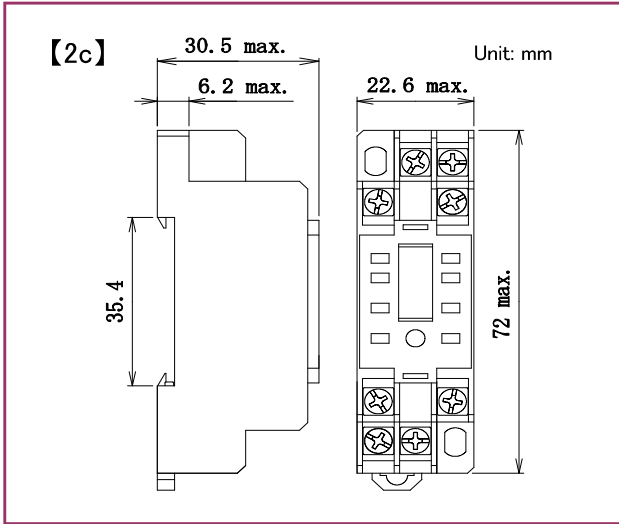

MS·HMS series Relay sockets

■ Model number

SMS-08A

■ Dimensions

■ Schematics

■ Mounting holes

■ Model number

SMS-14A

■ Dimensions

■ Schematics

■ Mounting holes

● Please understand that specifications may be changed without notice due to product improvement etc. ● Dimensions and specifications indicate only major points. Please contact our sales representatives for details.