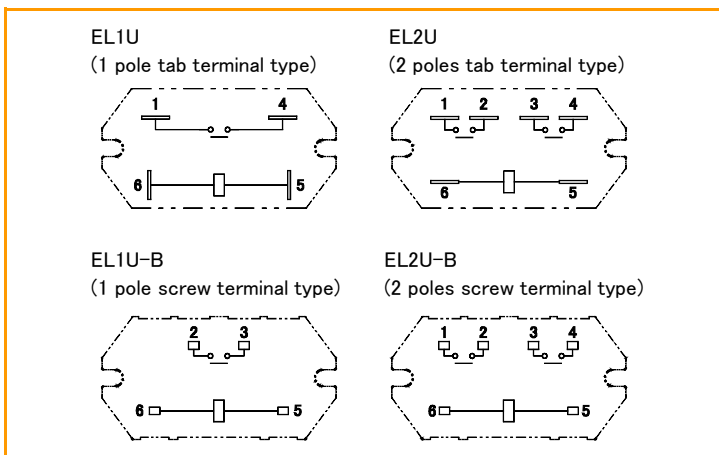

EL series

■ Dimensions

■ Schematics

■ Mounting holes (common for flange type)

DEC is a professional manufacturer of relays

DEC Daiichi Electric Co., Ltd.

<https://www.j-dec.co.jp>