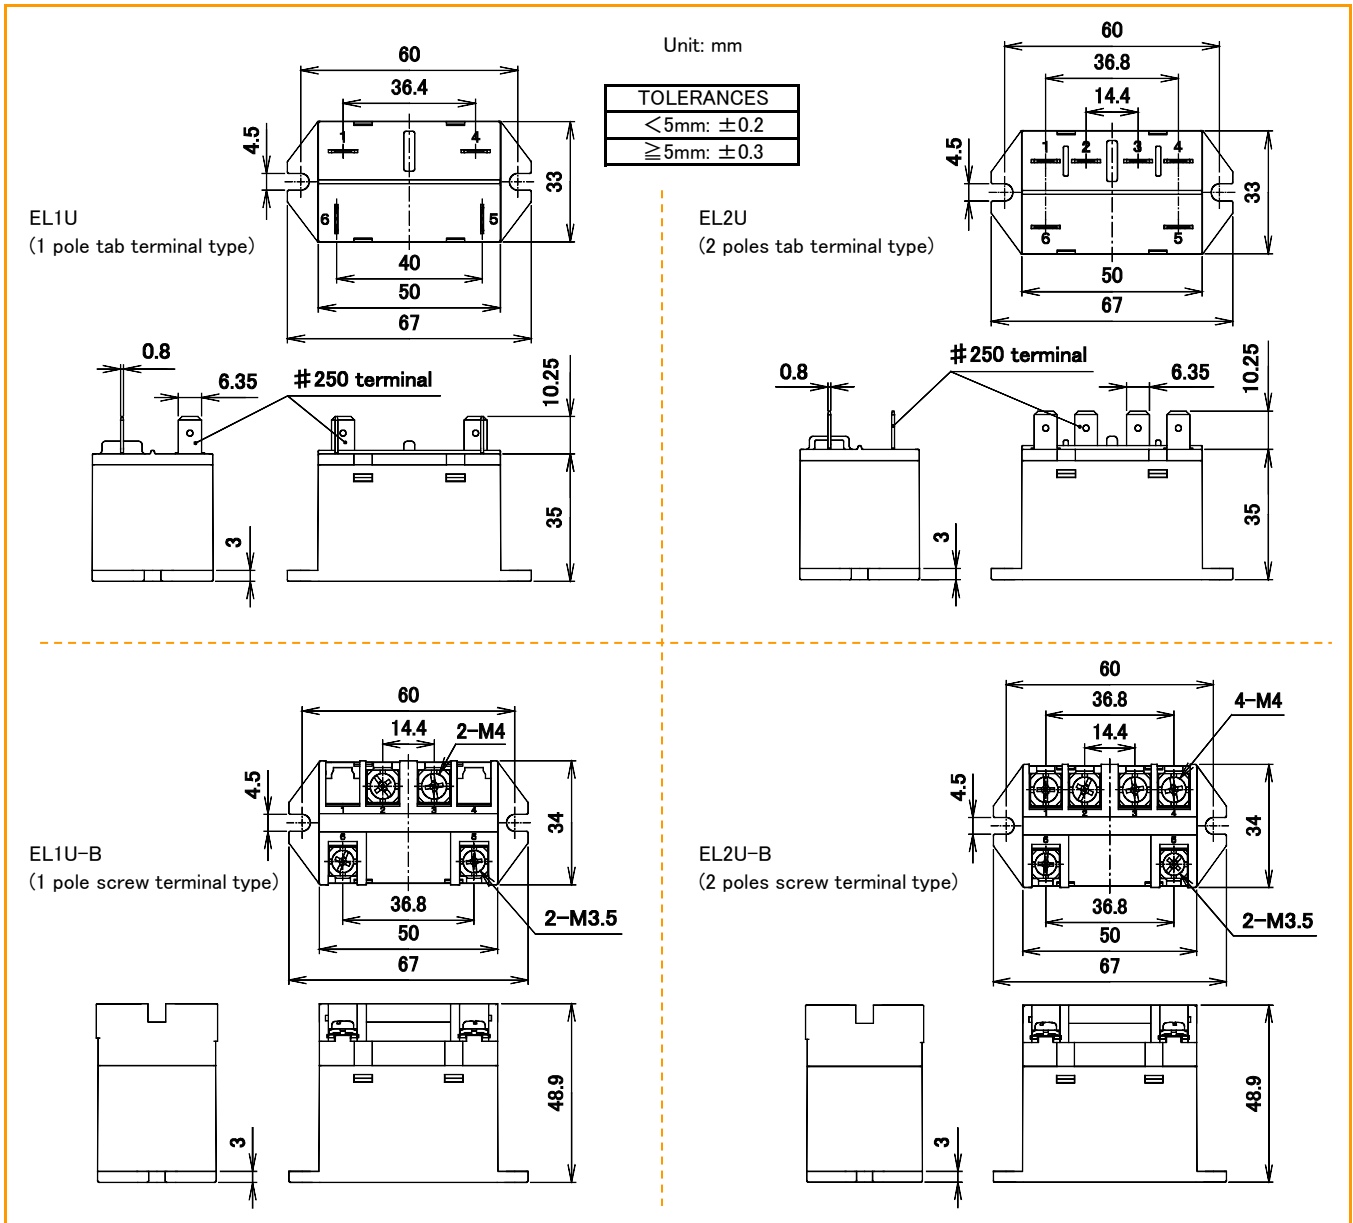

EL series

■ Dimensions

■ Schematics

■ Mounting holes (common for flange type)

DEC is a professional manufacturer of relays

DEC Daiichi Electric Co., Ltd.

<https://www.j-dec.co.jp>